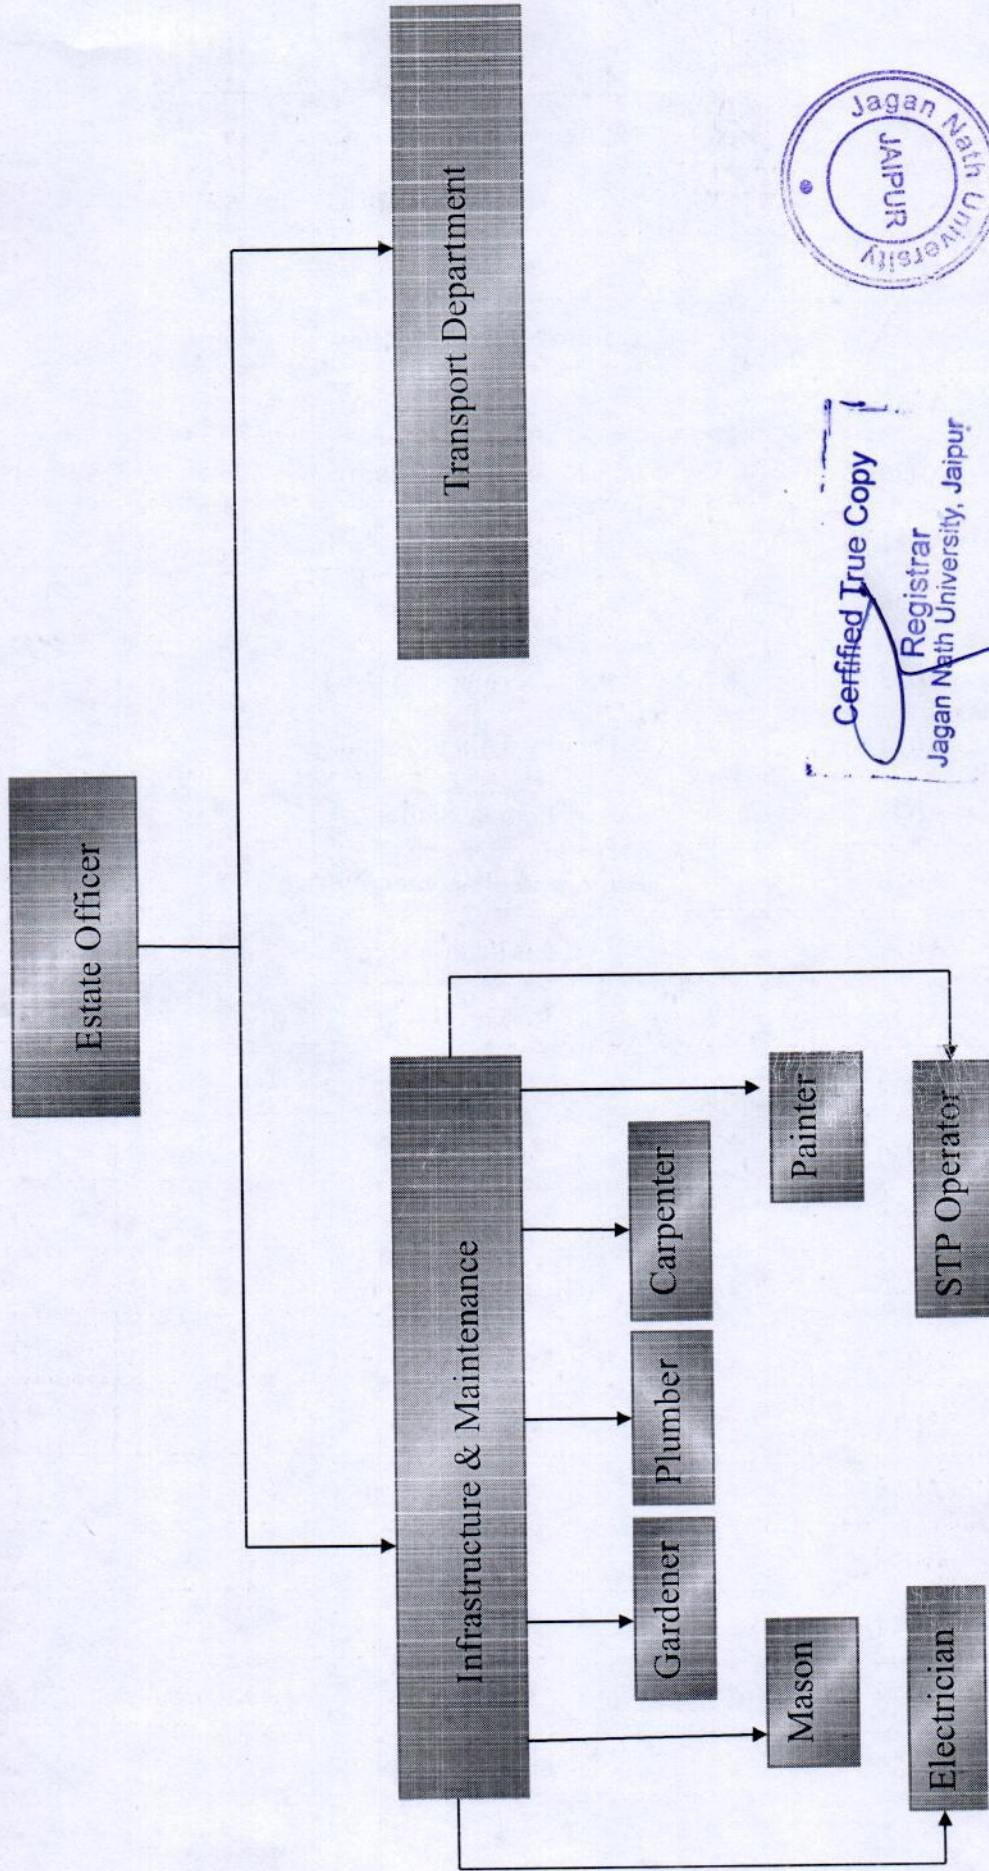

JAGAN NATH UNIVERSITY, JAIPUR

Organizational Structure of Estate Office

Certified True Copy
Registrar
Jagan Nath University, Jaipur